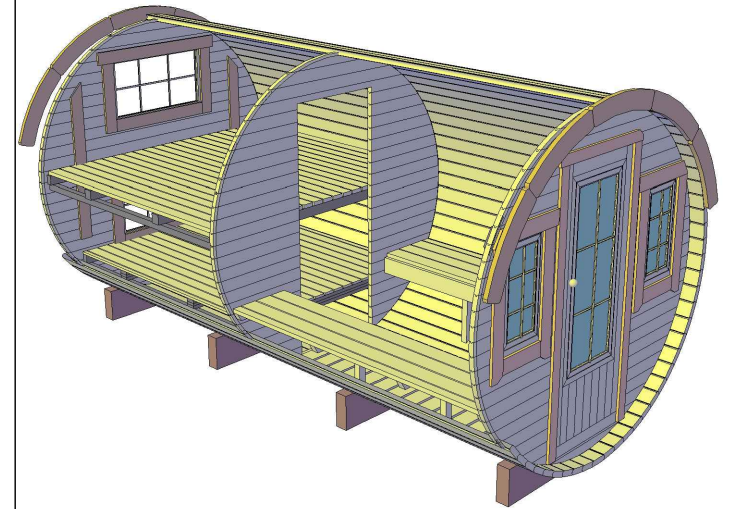

FRONT VIEW

Sleeping barrel 4.4 m. Ø2.2

CUT 3D

BACK VIEW

PLAN

CUT VIEW