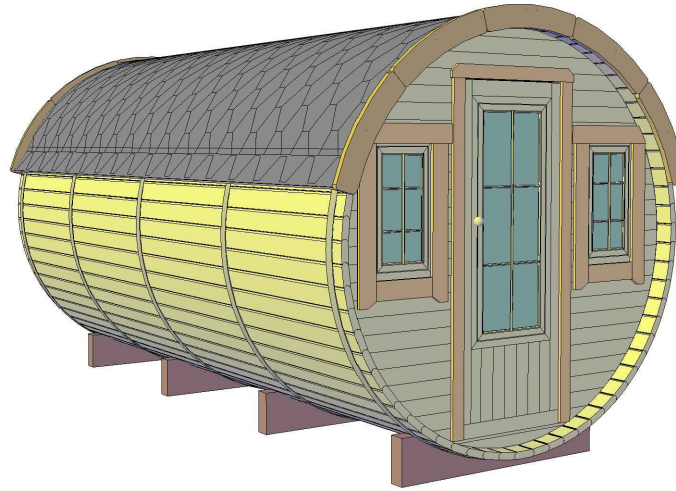

FRONT VIEW

Sleeping barrel 4.4 m. Ø2.2

CUT 3D

BACK VIEW

PLAN

CUT VIEW