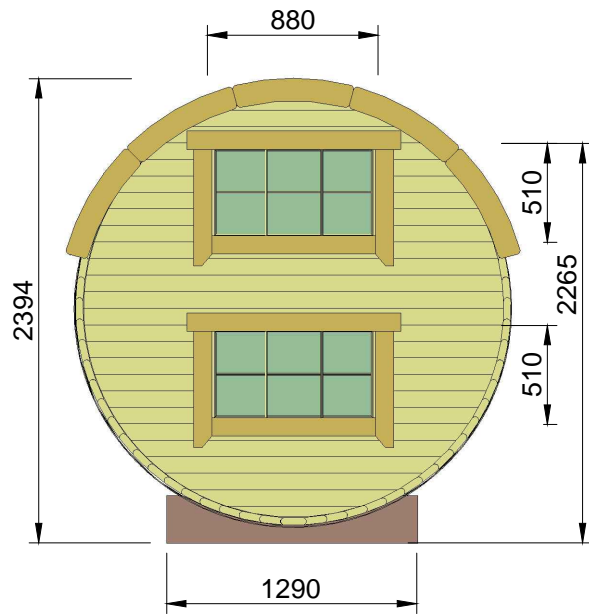

FRONT VIEW

Sleeping barrel 4.4 m. Ø2.2

CUT 3D

BACK VIEW

PLAN

CUT VIEW