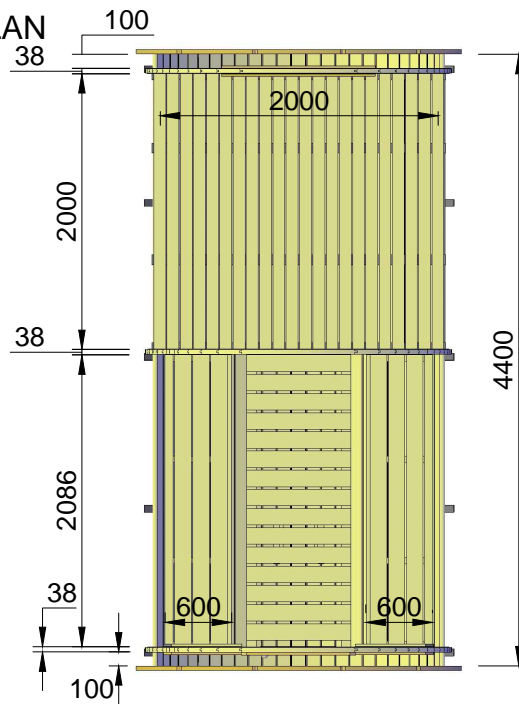

FRONT VIEW

Sleeping barrel 4.4 m. Ø2.2

CUT 3D

BACK VIEW

PLAN

CUT VIEW