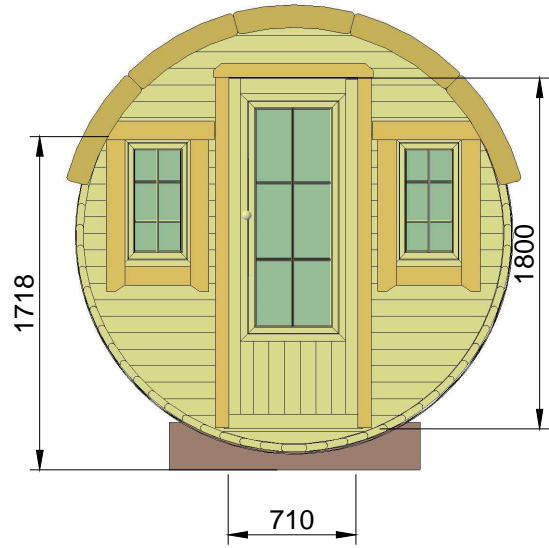

FRONT VIEW

Sleeping barrel 4.4 m. Ø2.2

CUT 3D

BACK VIEW

PLAN

CUT VIEW