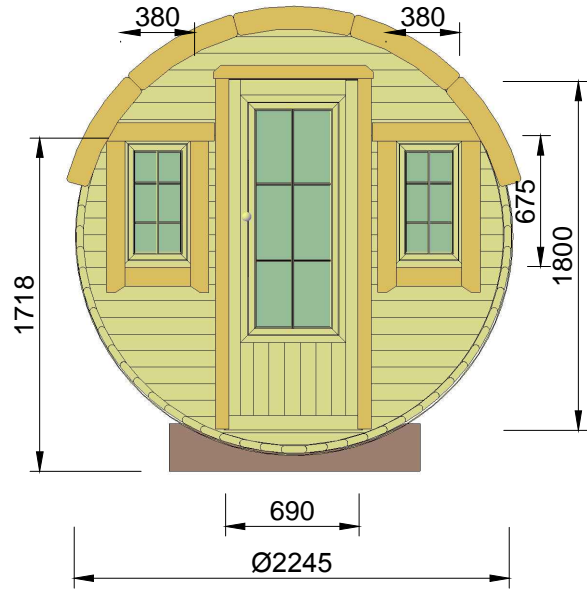

FRONT VIEW

Sleeping barrel 4.4 x Ø2.2
Standard

CUT 3D

BACK VIEW

PLAN

CUT VIEW