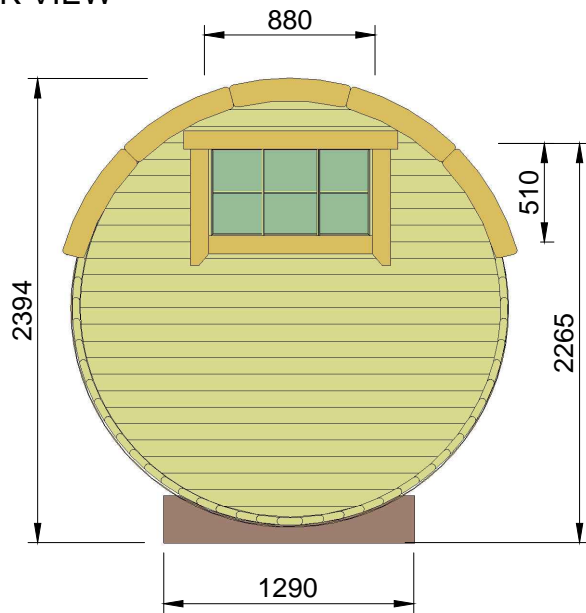

FRONT VIEW

Sleeping barrel 4.4 x Ø2.2
Standard

CUT 3D

BACK VIEW

PLAN

CUT VIEW