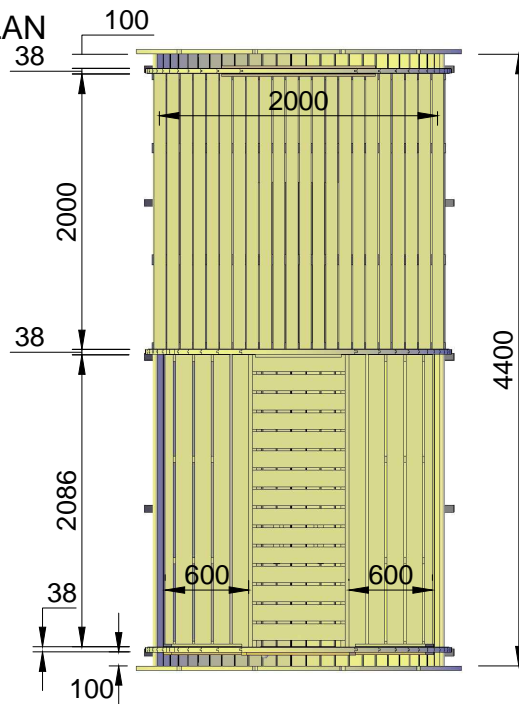

FRONT VIEW

Sleeping barrel 4.4 x Ø2.2
Standard

CUT 3D

BACK VIEW

PLAN

CUT VIEW