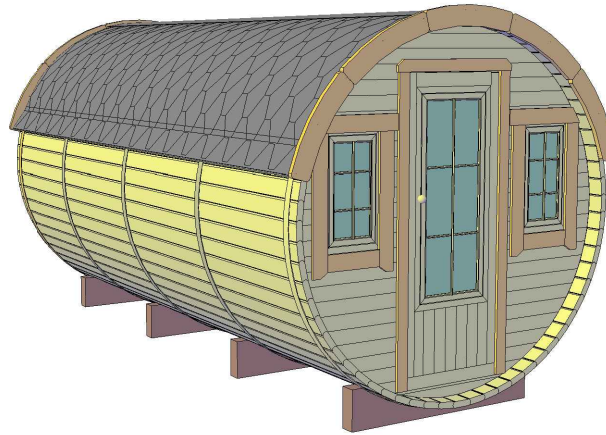

FRONT VIEW

Sleeping barrel 4.4 x Ø2.2
Standard

CUT 3D

BACK VIEW

PLAN

CUT VIEW